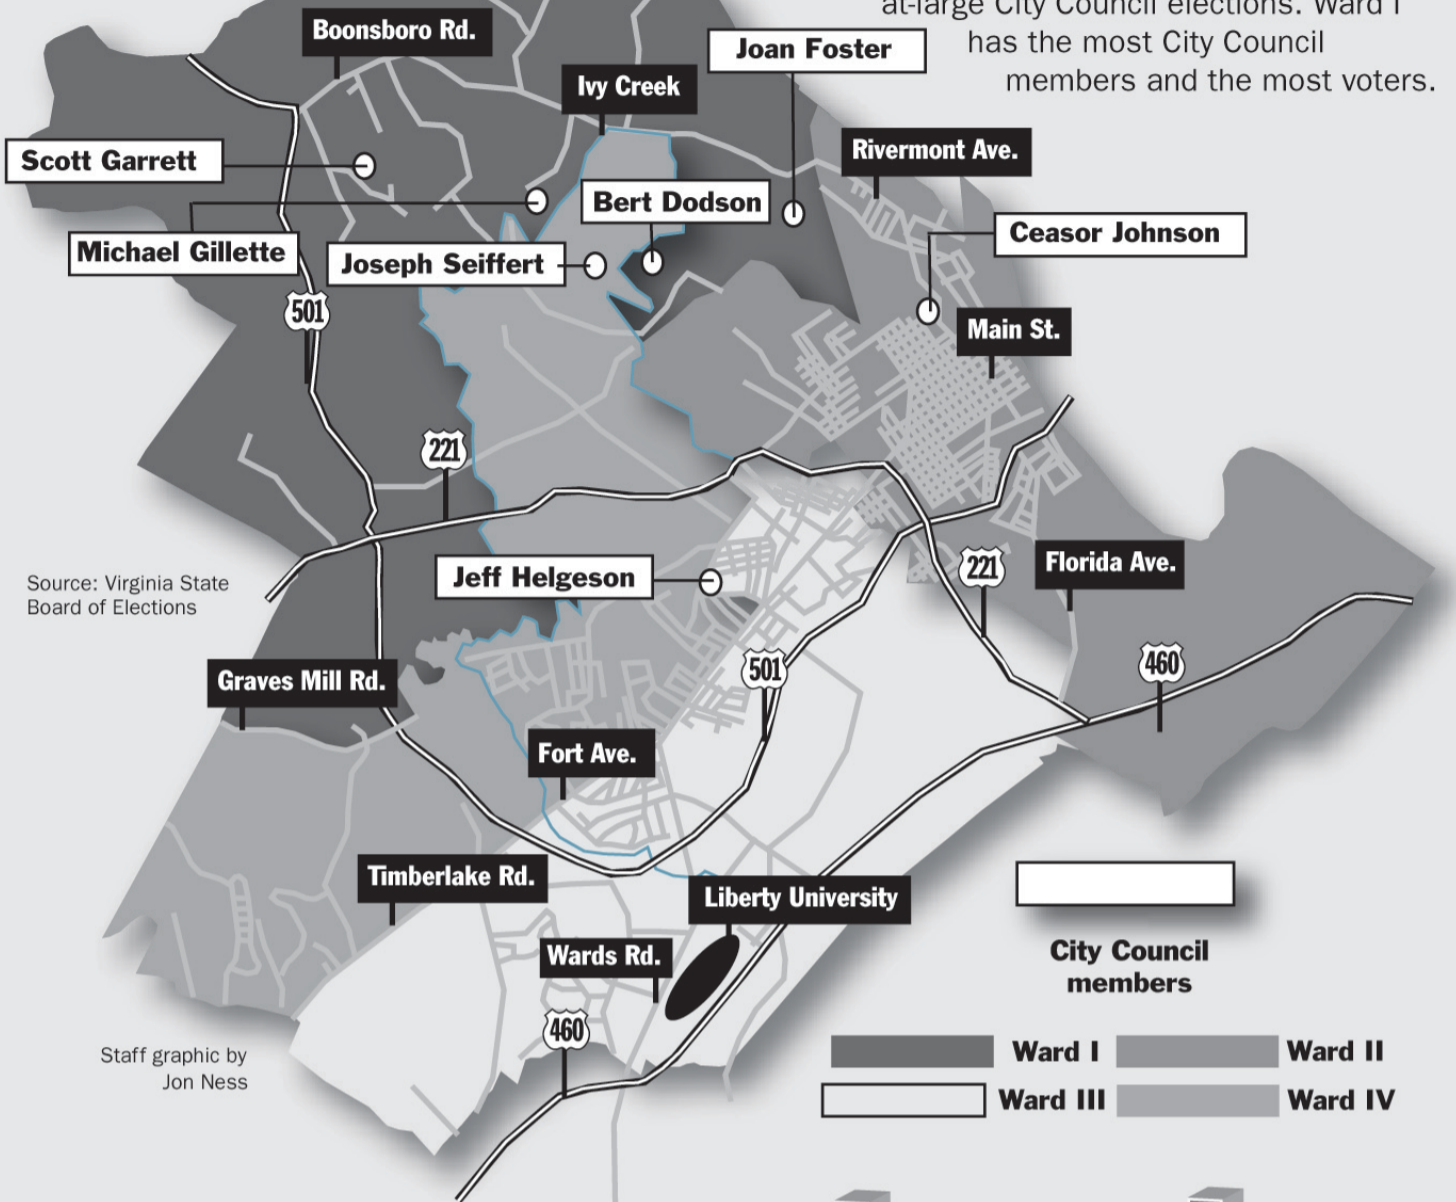

Representing the vote

Lynchburg, the City of Seven Hills, also has seven City Council members. Here's a look at where they live, along with details on how many people in each of the four wards voted in each of the last four at-large City Council elections. Ward I has the most City Council members and the most voters.