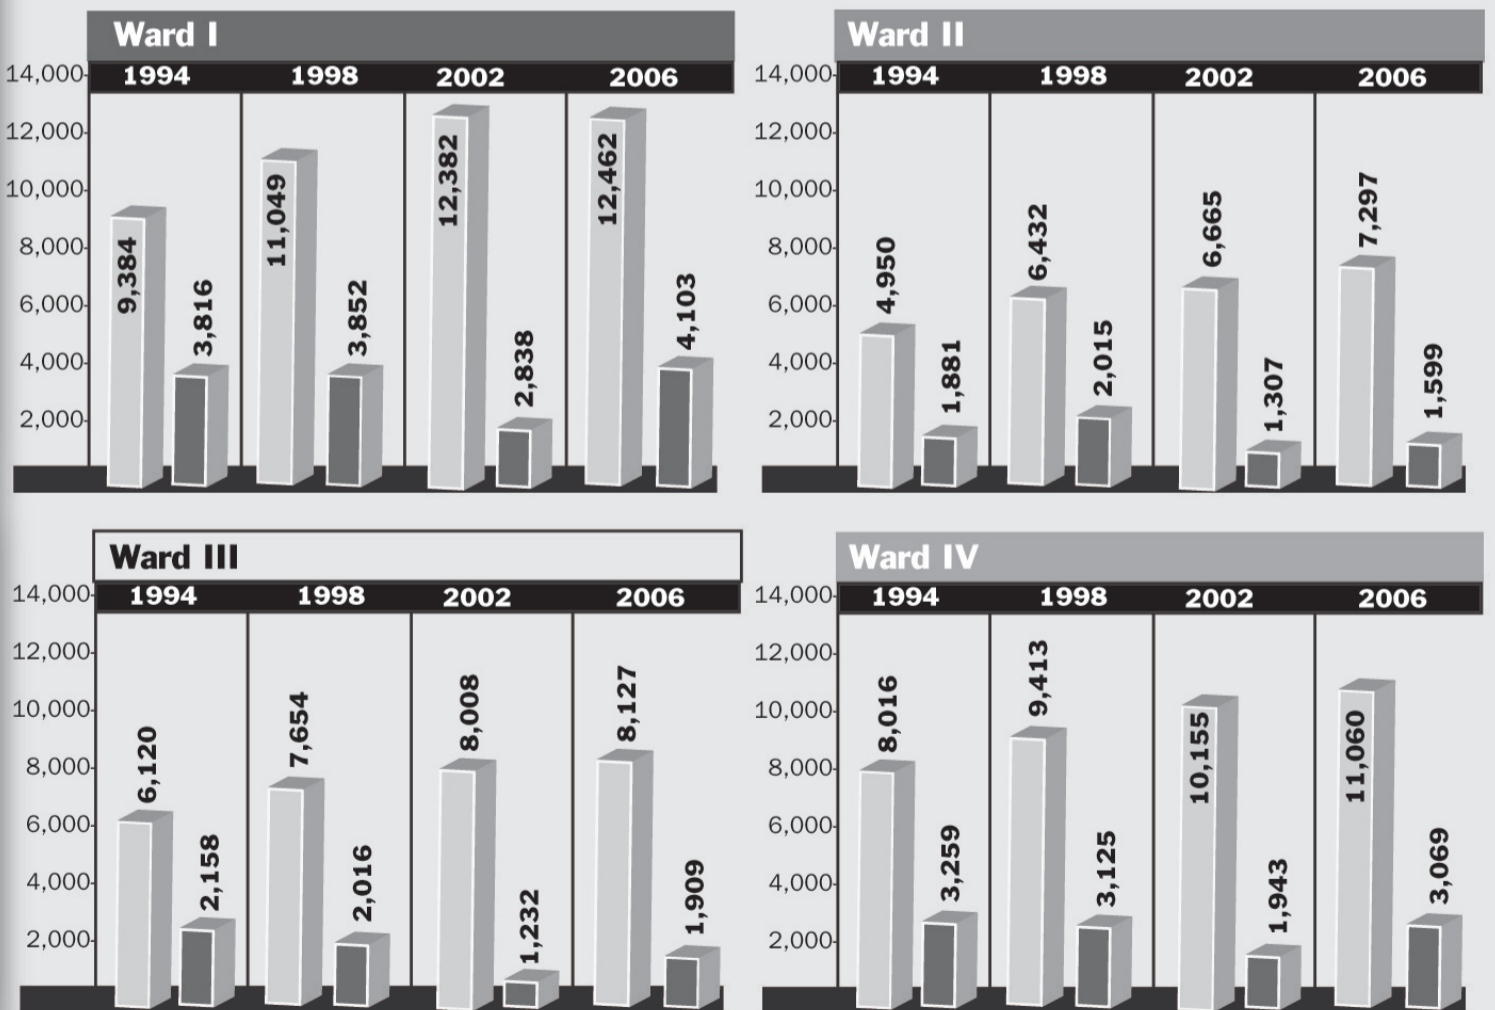

Representing the vote

Lynchburg, the City of Seven Hills, also has seven City Council members. Here's a look at where they live, along with details on how many people in each of the four wards voted in each of the last four at-large City Council elections. Ward I has the most City Council members and the most voters.

Source: Virginia State Board of Elections

Staff graphic by Jon Ness

At-large City Council elections (By the numbers)

Registered voters Turnout

At-large City Council elections (Percentage of voter turnout)

	1994	1998	2002	2006
Ward I	40.7	34.9	22.9	32.9
Ward II	38	31.3	19.6	21.9
Ward III	35.3	26.3	15.4	23.5
Ward IV	40.7	33.2	19.1	27.7